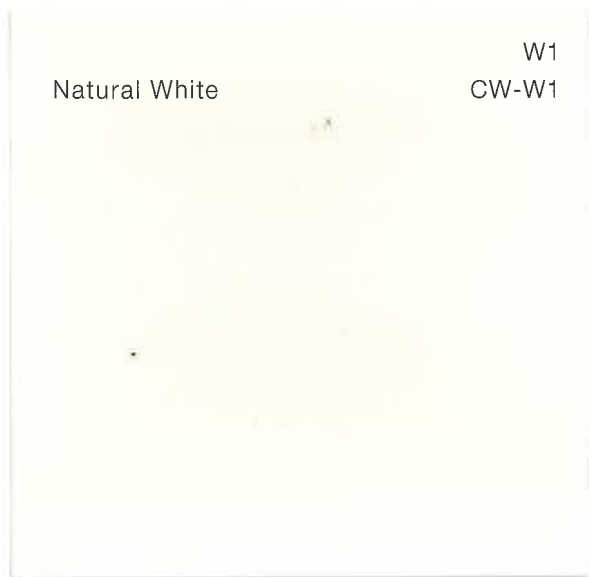

PAINTED FENCES

These are the accepted colors for painted fences.

They are Benjamin Moore and Clark Kensington brands sold at Ace Hardware.

These 2 brands are not mandatory. Any paint color which closely matches one of the samples is acceptable.

HC  Benjamin Moore® HC

 Benjamin Moore®

 Benjamin Moore®

HC  Benjamin Moore® HC