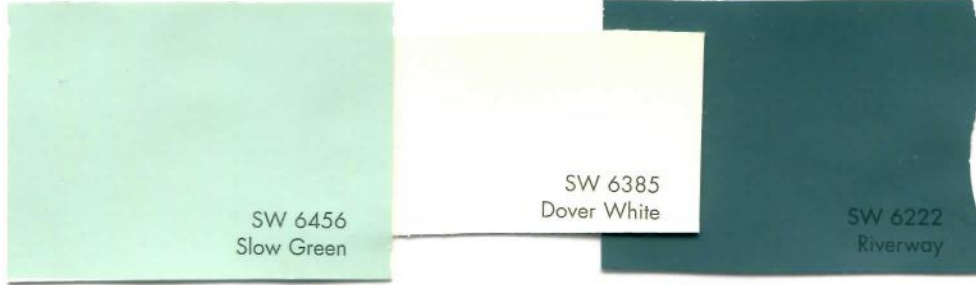

colors scanned do not represent the actual color
and it is best to bring a color tab outdoors to review.

Pine Ridge POA

Blue

Body
Slow Green 6456

Trim
Dover White 6385

Accent
Riverway 6222